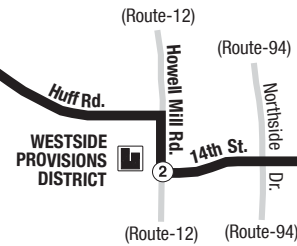

Routes intersecting at Marietta Boulevard:
 Rutas intersectando en Marietta Boulevard:

- 1-Marietta Boulevard/Joseph E. Lowery Boulevard
- 14-14th Street/Blandtown
- 37-Defoors Ferry Road
- 60-Hightower Road

NORTH
NORTE

— INTERSECTING ROUTES
 Rutas Intersectando

Ellsworth Industrial Blvd.

Routes intersecting at Midtown Station:
 Rutas intersectando en la Estación Midtown:

- 12-Howell Mill Road/Cumberland
- 14-14th Street/Blandtown
- 36-North Decatur Road/Virginia Highland