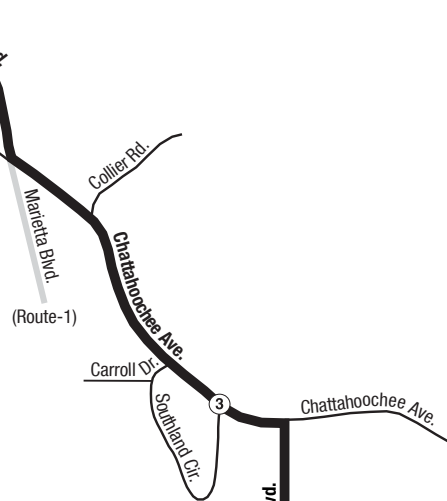

Routes intersecting at Marietta Boulevard:
 Rutas intersectando en Marietta Boulevard:

- 1-Marietta Boulevard/Joseph E. Lowery Boulevard
- 14-14th Street/Blandtown
- 37-Defoors Ferry Road
- 60-Hightower Road

NORTH
NORTE

— INTERSECTING ROUTES
 Rutas Intersectando

Ellsworth Industrial Blvd.

Routes intersecting at Midtown Station:
 Rutas intersectando en la Estación Midtown:

- 12-Howell Mill Road/Cumberland
- 14-14th Street/Blandtown
- 36-North Decatur Road/Virginia Highland